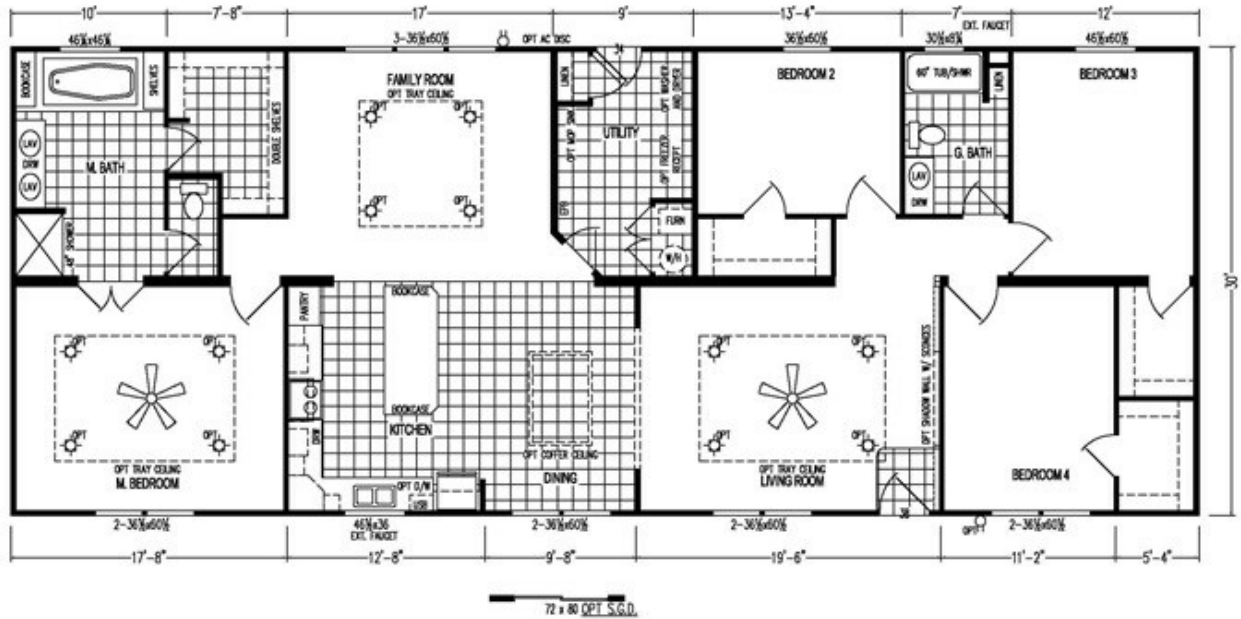

## #17 BiG Skyline

**#17 BiG Skyline** Floor plan number: 59500239HAB  
4 beds • 2 baths • 2432 sq.ft. • 32' width • 76' depth

LITERATURE

MODEL: 5783

Our home building facilities invest in continuous product and process improvements. Plans, dimensions, features, materials, specifications and availability are subject to change without notice or obligation. Renderings and floor plans are representative likenesses of our homes and may differ from the actual homes. We invite you to tour a Home Center near you and inspect the highest value in quality housing available or call (512) 389-0595 to speak with a Home Consultant. Copyright 2017, CMH. All rights reserved.