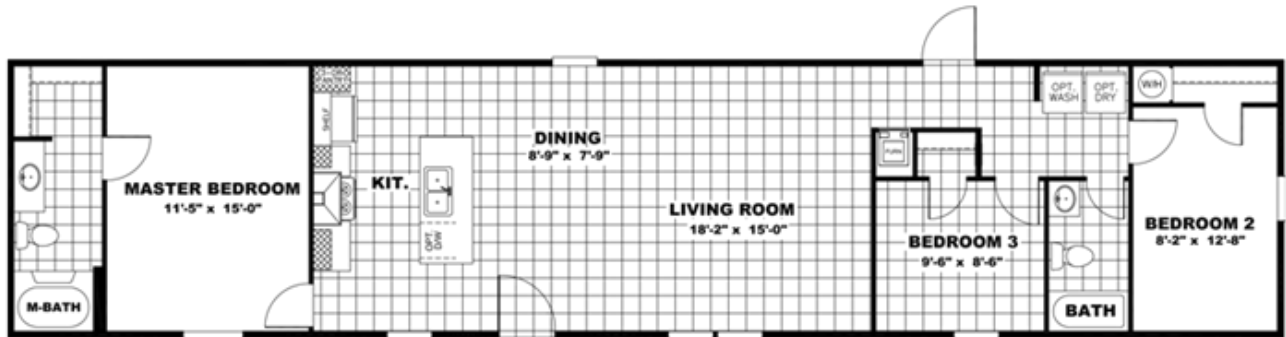

**#9 BREEZE** Floor plan number: CLW043145TX

**3 beds • 2 baths • 1152 sq.ft. • 16' width • 72' depth**

Our home building facilities invest in continuous product and process improvements. Plans, dimensions, features, materials, specifications and availability are subject to change without notice or obligation. Renderings and floor plans are representative likenesses of our homes and may differ from the actual homes. We invite you to tour a Home Center near you and inspect the highest value in quality housing available or call (512) 389-0595 to speak with a Home Consultant. Copyright 2017, CMH. All rights reserved.